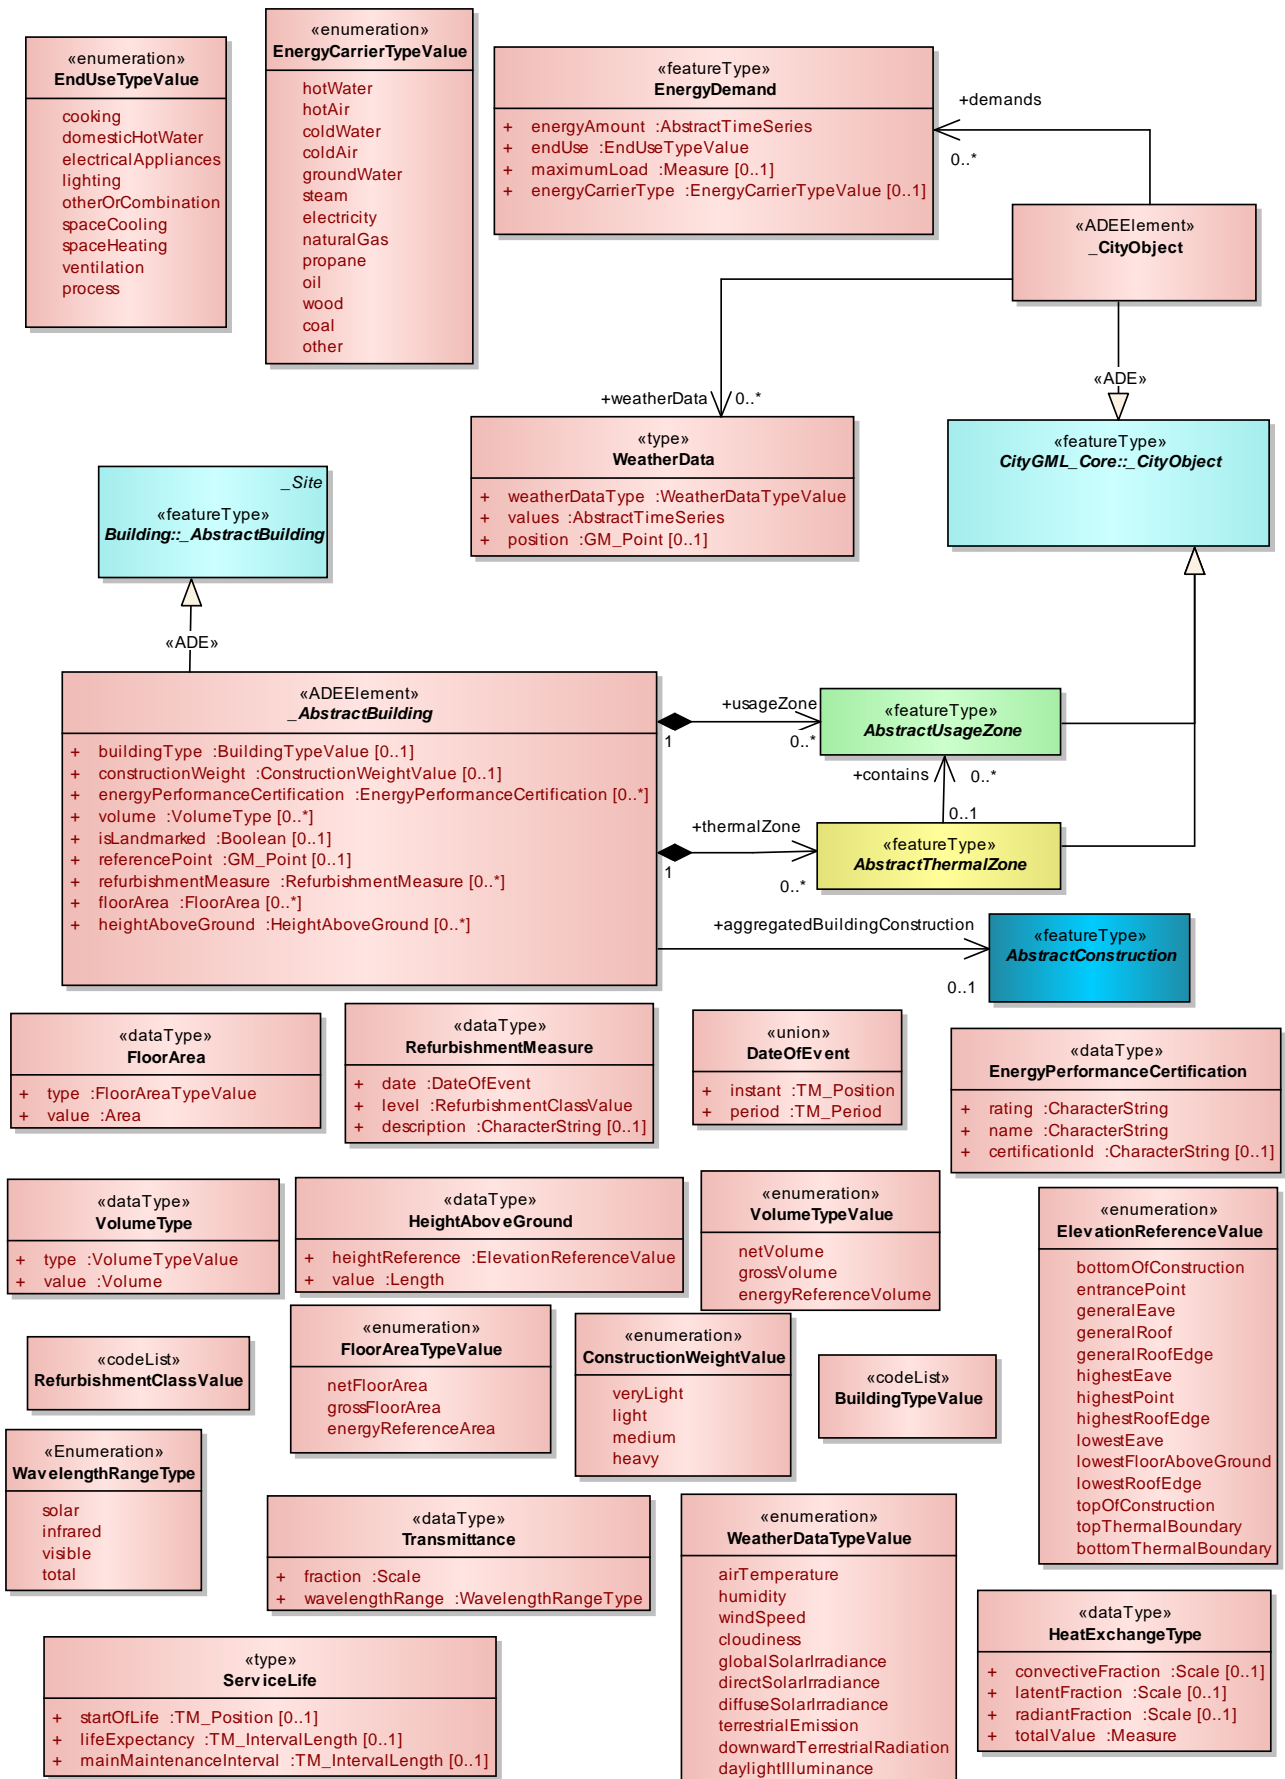

Diagram: Energy-ADE

Diagram: Energy ADE Core

Diagram: Energy ADE Core Codelists

advanced,
norefurbishment,
standard

apartmentBlock,
multiFamilyHouse,
singleFamilyHouse,
terracedHouse

Diagram: BuildingPhysics

Diagram: Material

Diagram: Schedule

Diagram: TimeSeries

Diagram: Weather data

Diagram: Occupant behaviour

Diagram: Occupant behaviour codelists

patients, residents,
students, visitors,
workers,
othersOrCombination