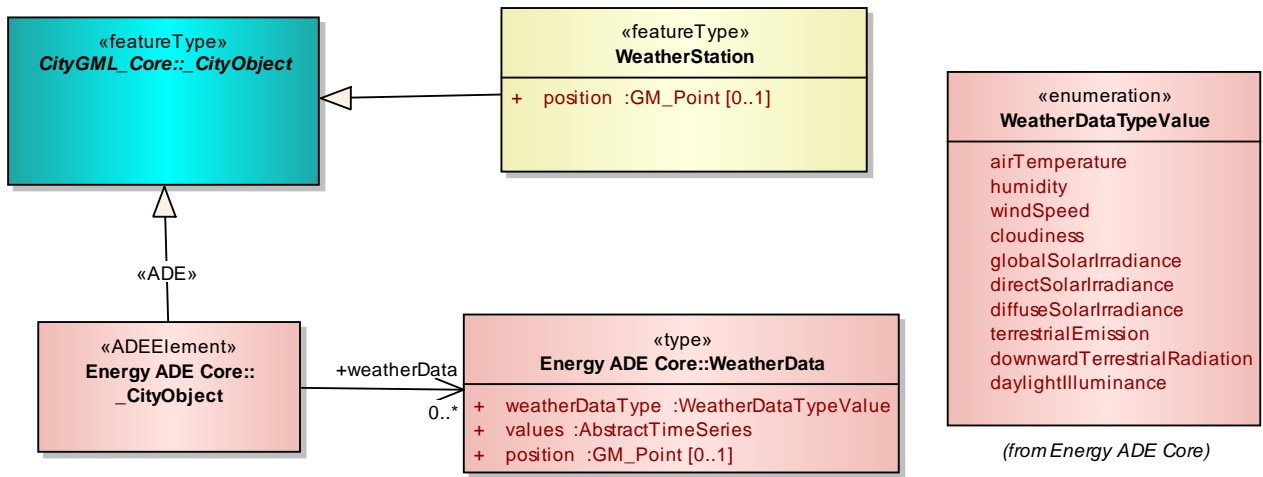

Diagram: Energy-ADE

Diagram: Energy ADE Core

Diagram: Energy ADE Core Codelists

advanced,
norefurbishment,
standard

apartmentBlock,
multiFamilyHouse,
singleFamilyHouse,
terracedHouse

Diagram: BuildingPhysics

Diagram: Material

Diagram: Schedule

Diagram: TimeSeries

Diagram: Weather data

Diagram: Occupant behaviour

Diagram: Occupant behaviour codelists

patients, residents,
students, visitors,
workers,
othersOrCombination