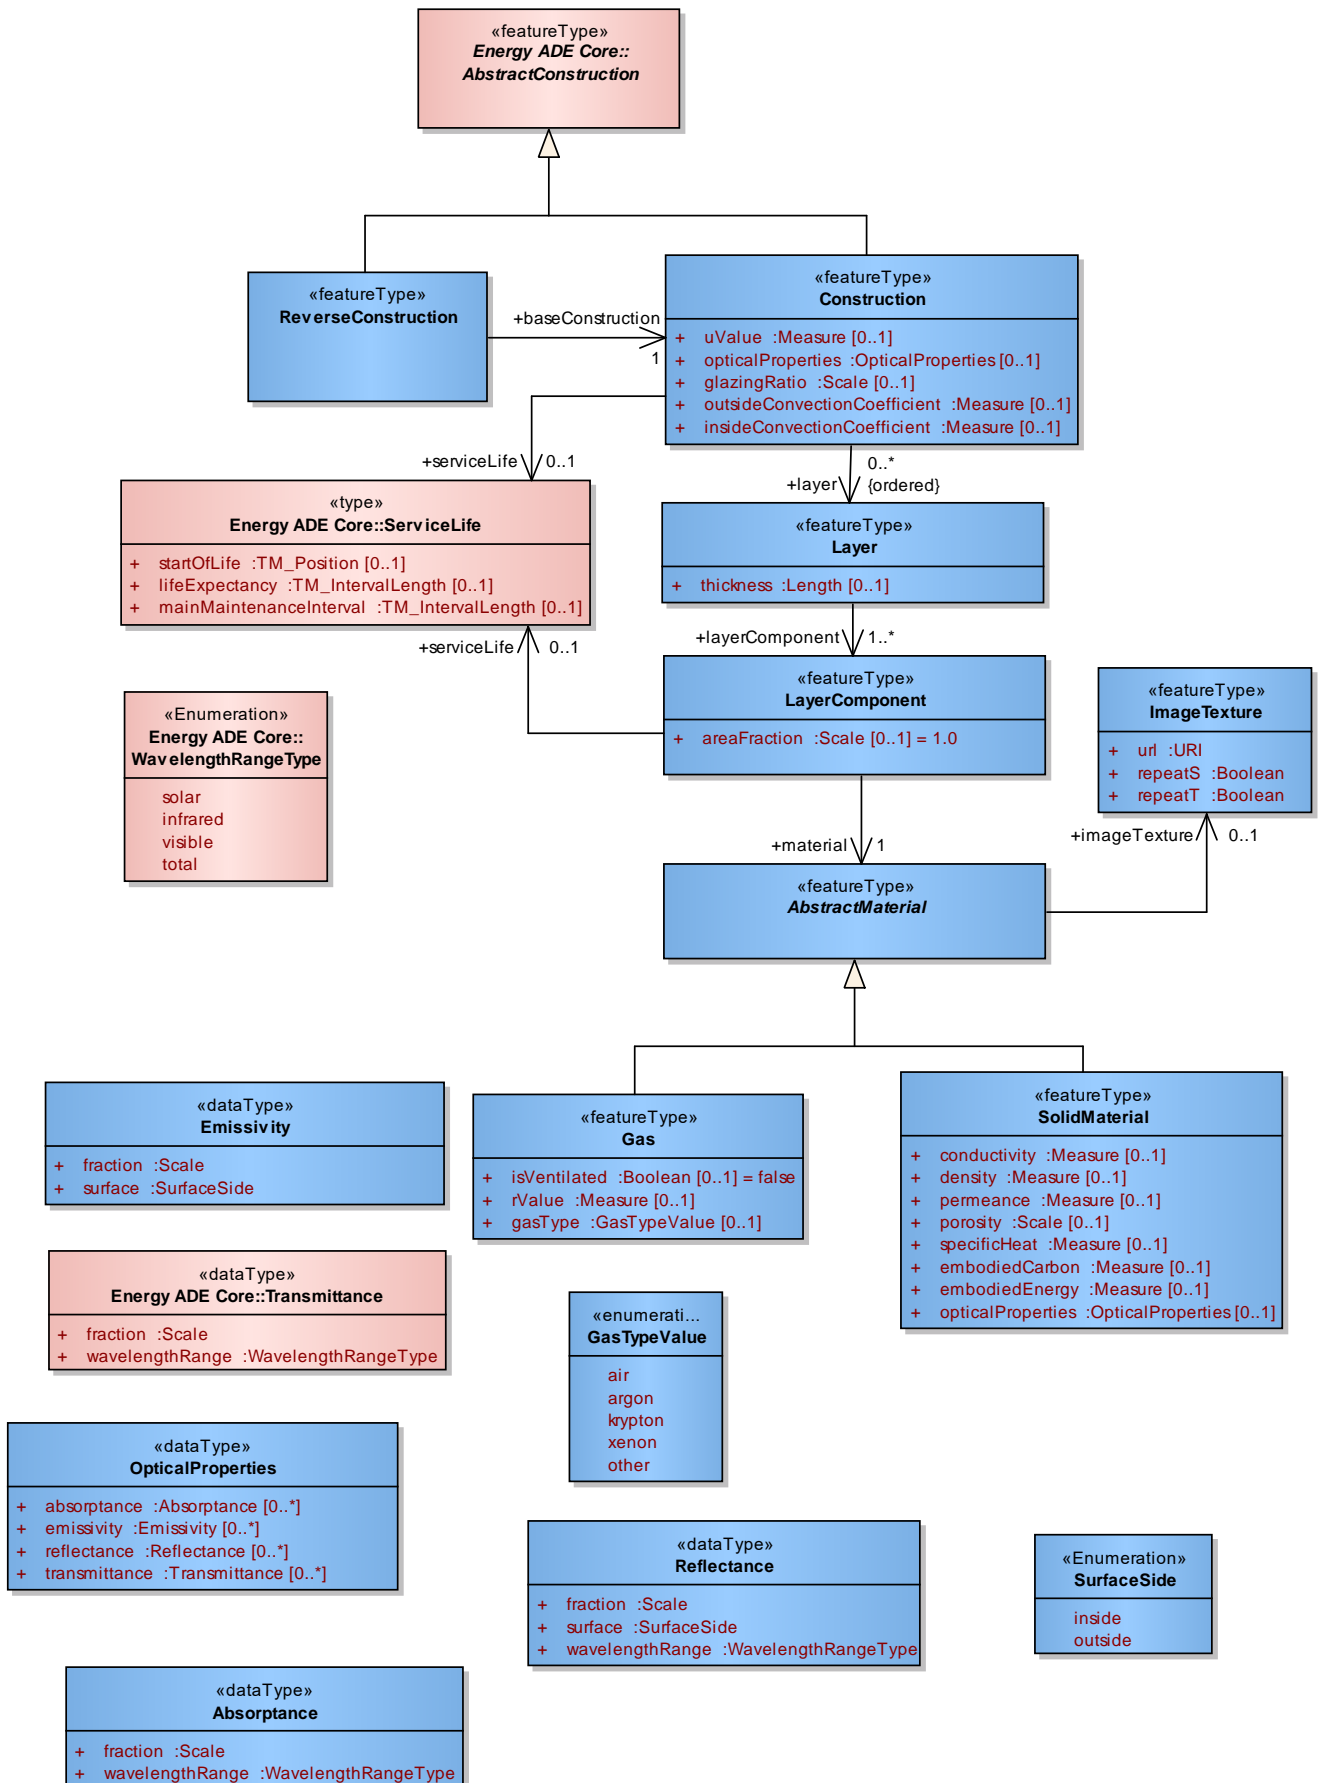

Diagram: Energy-ADE

Diagram: Energy ADE Core

Diagram: Energy ADE Core Codelists

advanced,
norefurbishment,
standard

apartmentBlock,
multiFamilyHouse,
singleFamilyHouse,
terracedHouse

Diagram: BuildingPhysics

Diagram: Material

Diagram: Schedule

Diagram: TimeSeries

Diagram: Weather data

Diagram: Occupant behaviour

Diagram: Occupant behaviour codelists

patients, residents,
students, visitors,
workers,
othersOrCombination