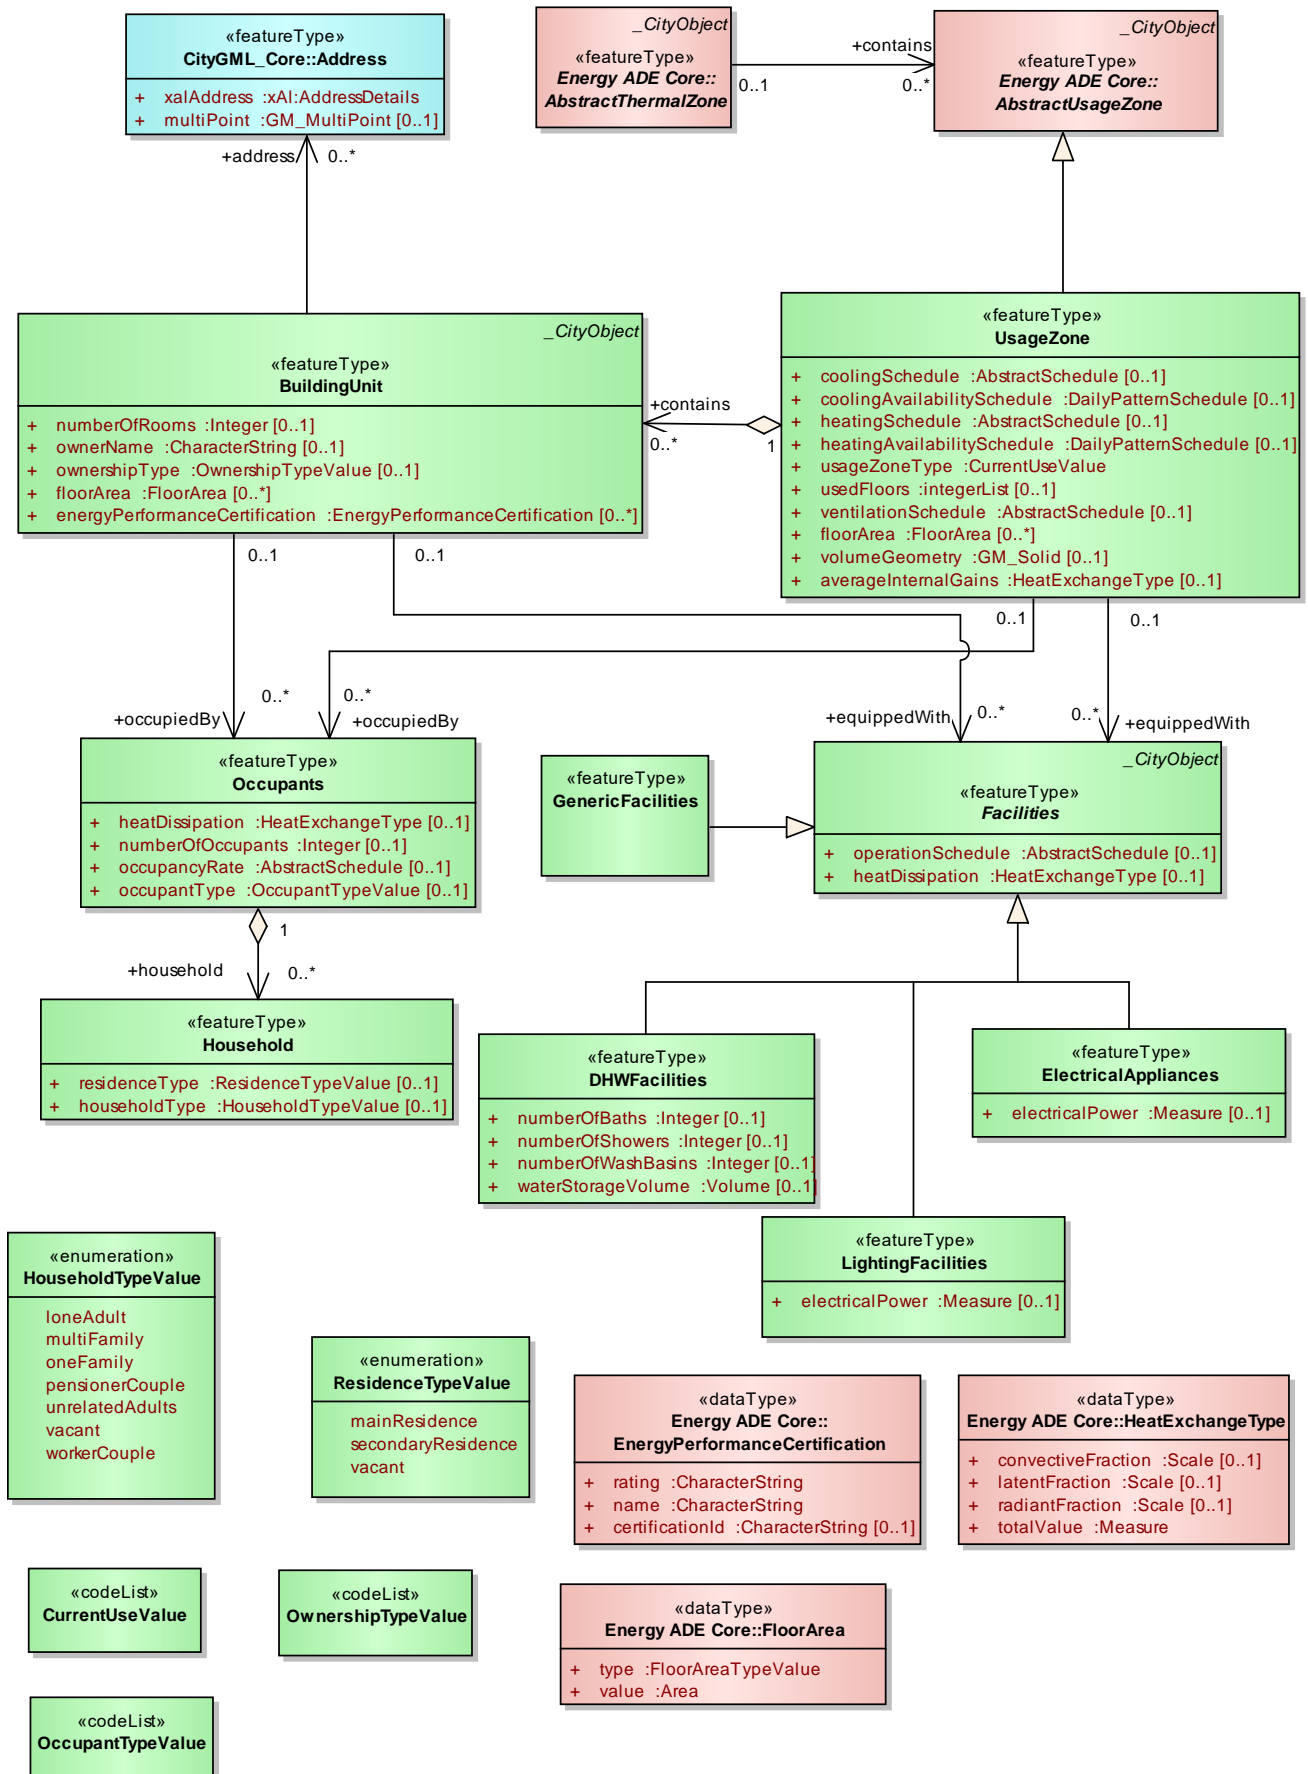

Diagram: Energy-ADE

Diagram: Energy ADE Core

Diagram: Energy ADE Core Codelists

advanced,
norefurbishment,
standard

apartmentBlock,
multiFamilyHouse,
singleFamilyHouse,
terracedHouse

Diagram: BuildingPhysics

Diagram: Material

Diagram: Schedule

Diagram: TimeSeries

Diagram: Weather data

Diagram: Occupant behaviour

Diagram: Occupant behaviour codelists

patients, residents,
students, visitors,
workers,
othersOrCombination