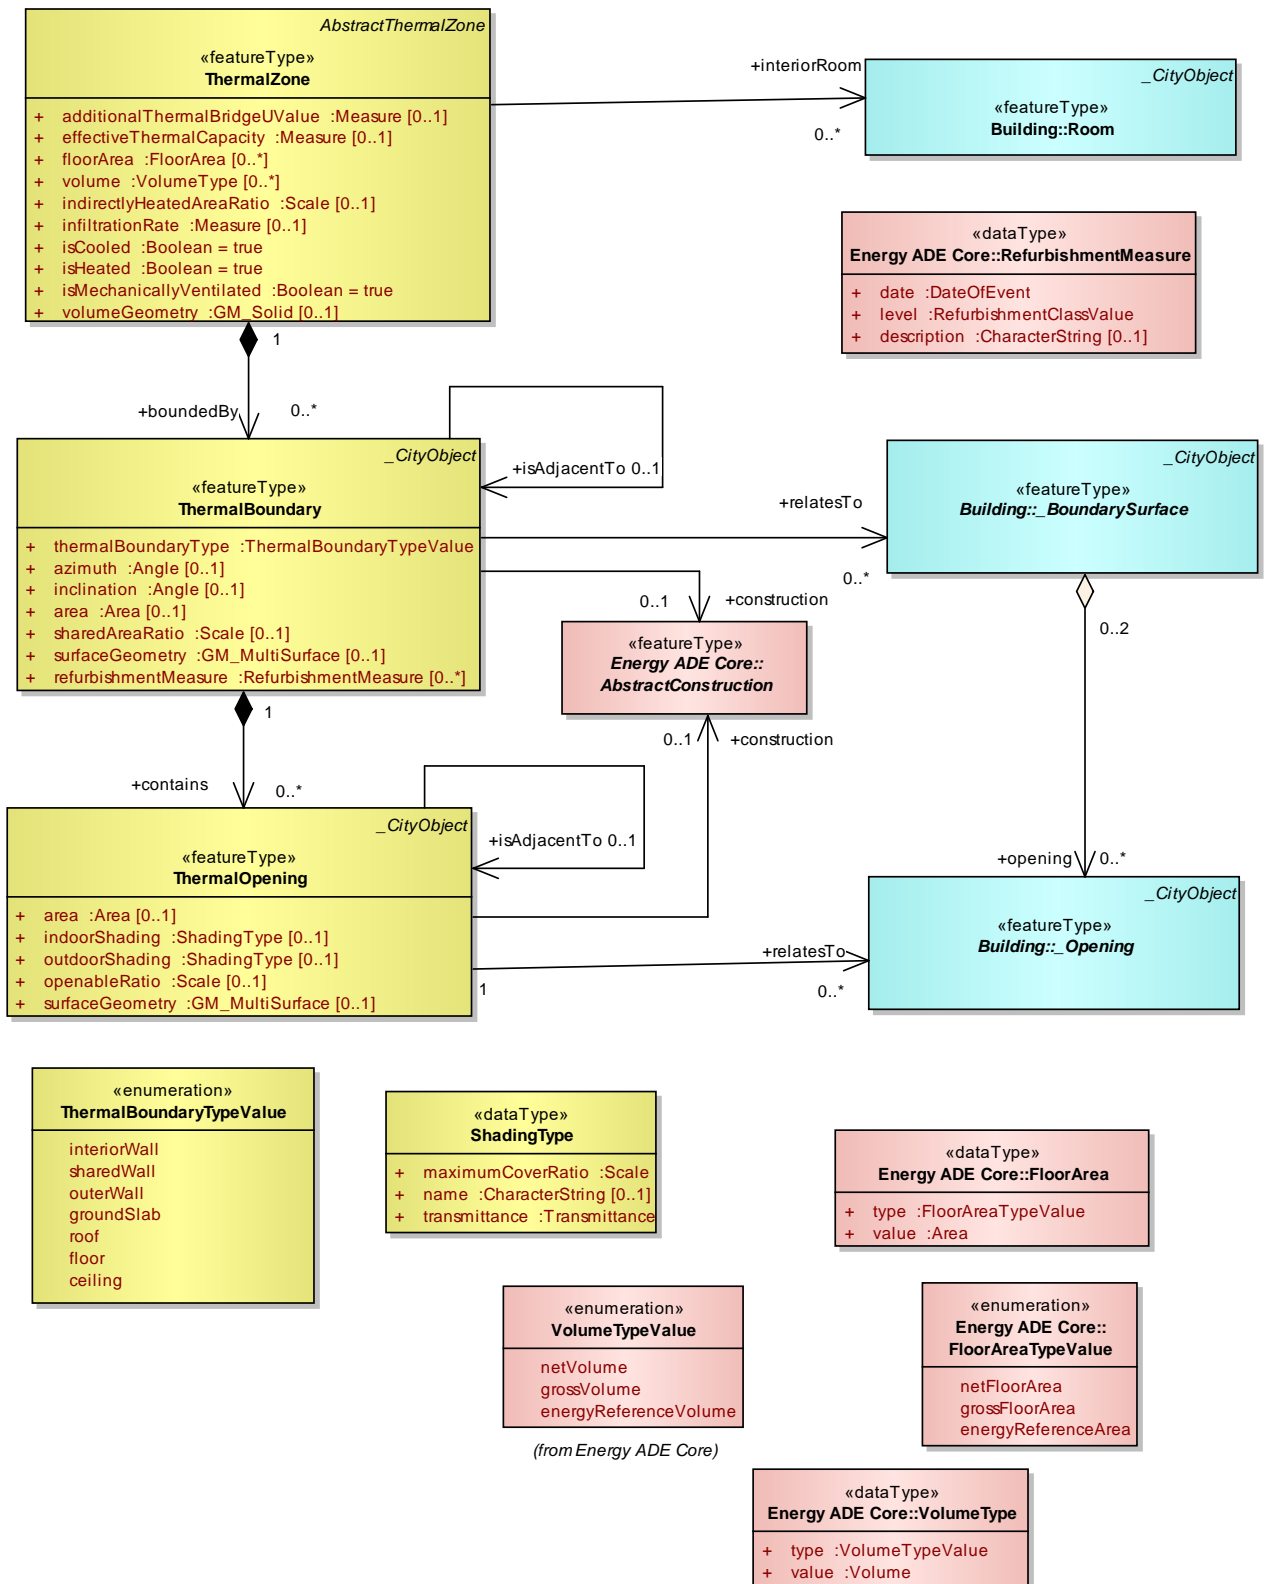

Diagram: Energy-ADE

Diagram: Energy ADE Core

Diagram: Energy ADE Core Codelists

advanced,
norefurbishment,
standard

apartmentBlock,
multiFamilyHouse,
singleFamilyHouse,
terracedHouse

Diagram: BuildingPhysics

Diagram: Material

Diagram: Schedule

Diagram: TimeSeries

Diagram: Weather data

Diagram: Occupant behaviour

Diagram: Occupant behaviour codelists

patients, residents,
students, visitors,
workers,
othersOrCombination