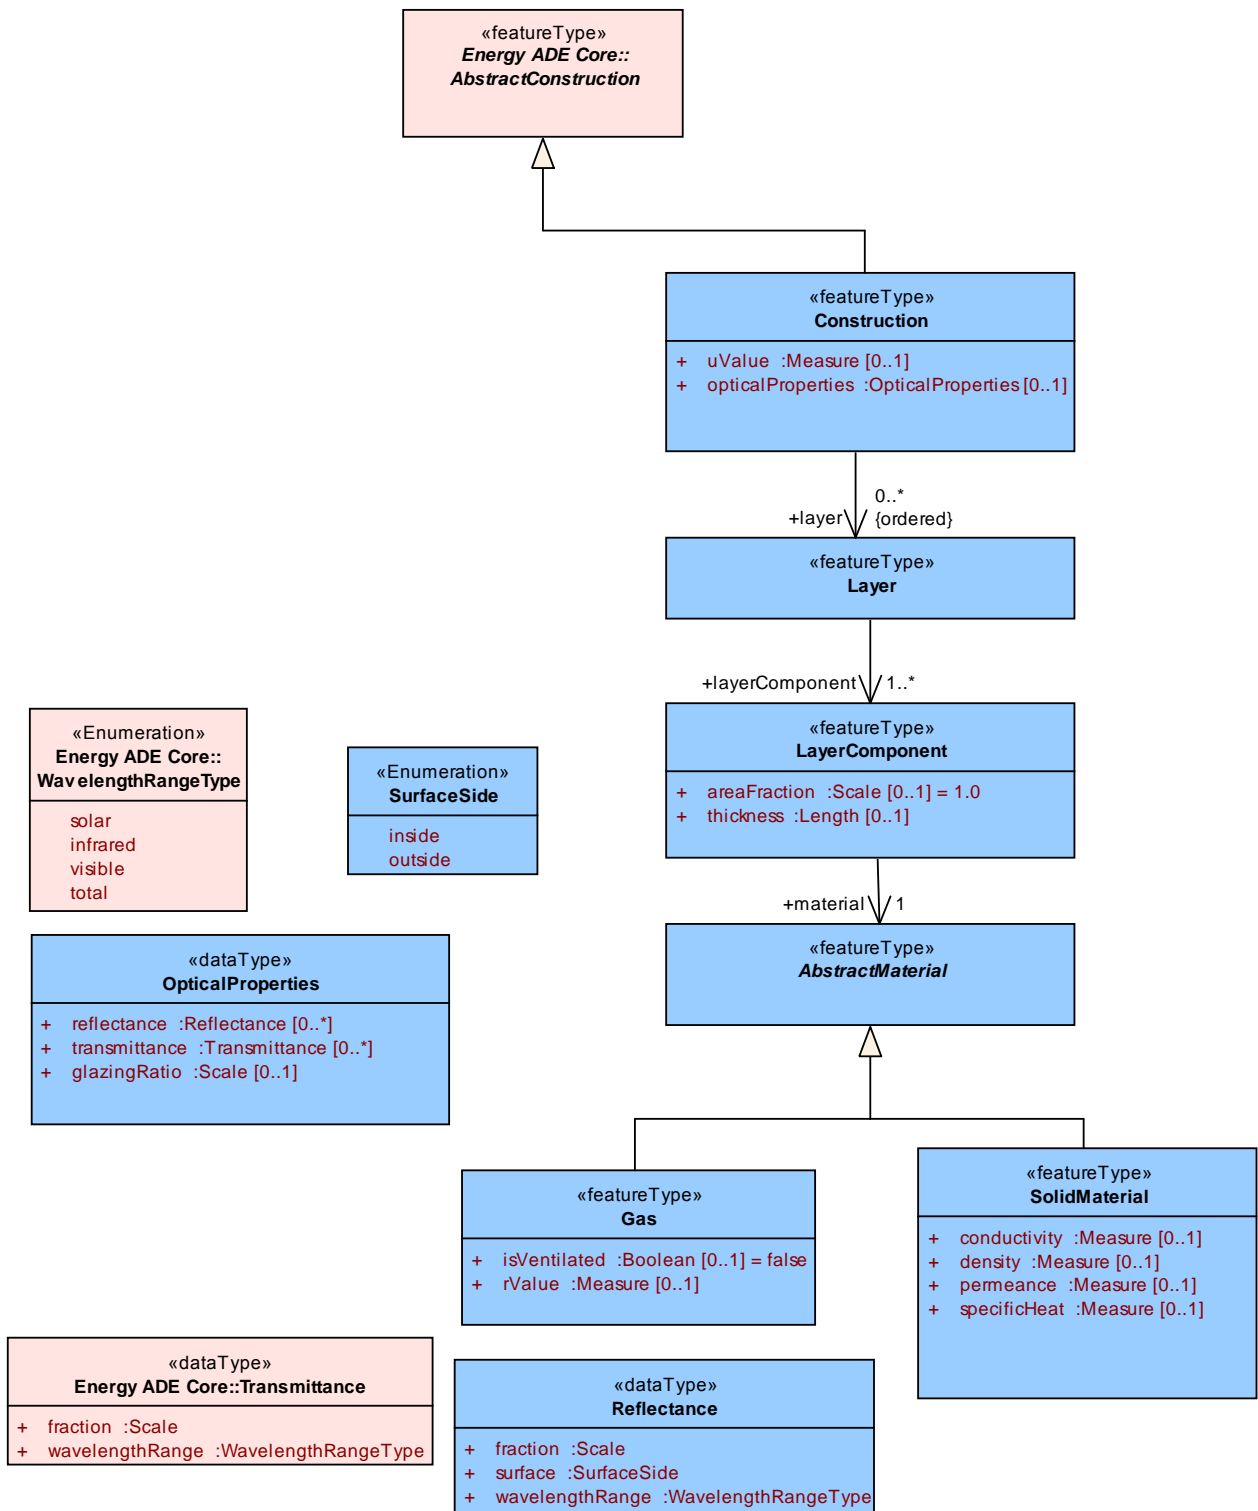

Diagram: Energy-ADE KIT-Profil

Diagram: Energy ADE Core

Diagram: Energy ADE Core Codelists

advanced,
norefurbishment,
standard

apartmentBlock,
multiFamilyHouse,
singleFamilyHouse,
terracedHouse

Diagram: BuildingPhysics

Diagram: Material

Diagram: Schedule

Diagram: TimeSeries

Diagram: Weather data

Diagram: Occupant behaviour

Diagram: Occupant behaviour codelists

patients, residents,
students, visitors,
workers,
othersOrCombination