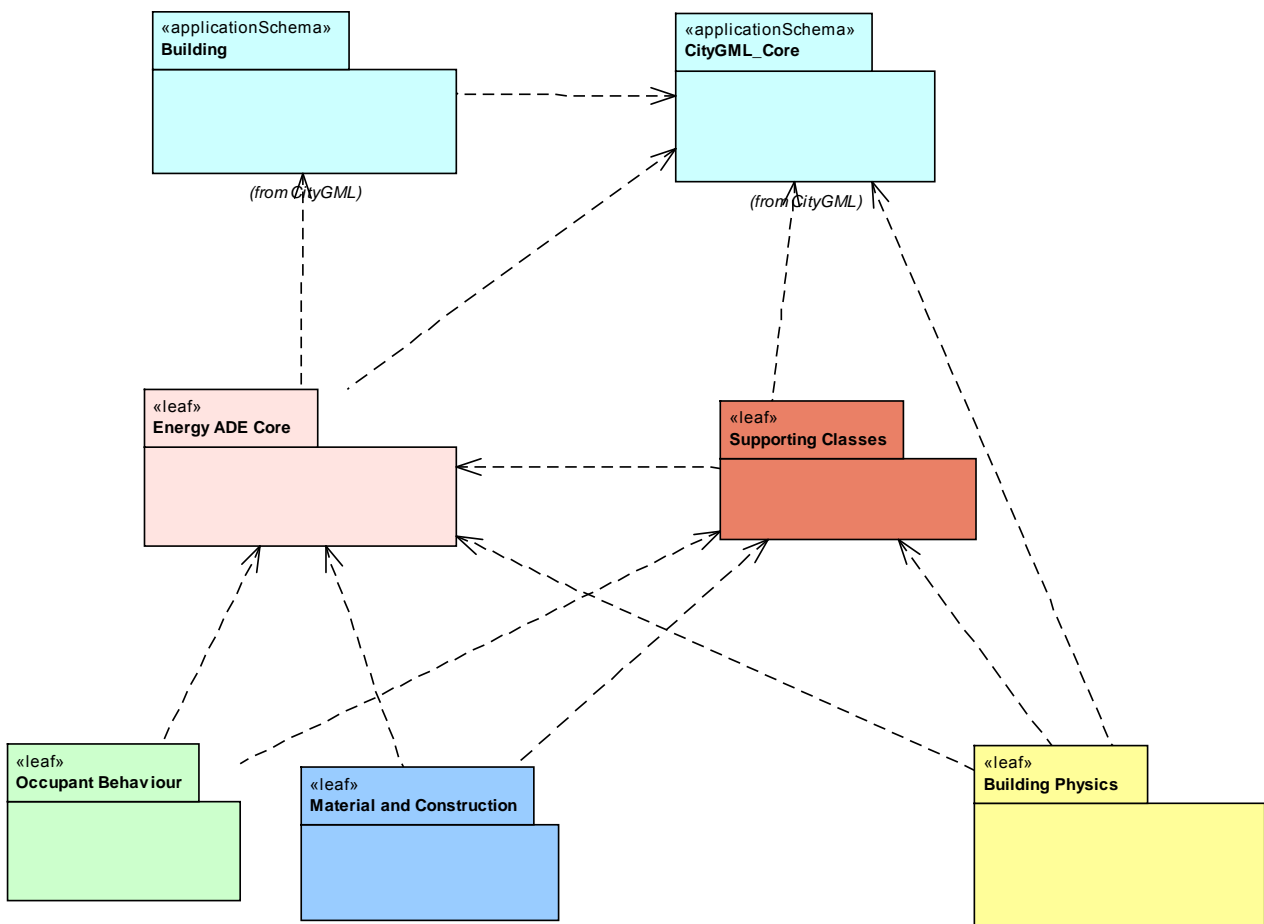

Diagram: Energy-ADE KIT-Profil

Diagram: Energy ADE Core

Diagram: Energy ADE Core Codelists

advanced,
norefurbishment,
standard

apartmentBlock,
multiFamilyHouse,
singleFamilyHouse,
terracedHouse

Diagram: BuildingPhysics

Diagram: Material

Diagram: Schedule

Diagram: TimeSeries

Diagram: Weather data

Diagram: Occupant behaviour

Diagram: Occupant behaviour codelists

patients, residents,
students, visitors,
workers,
othersOrCombination