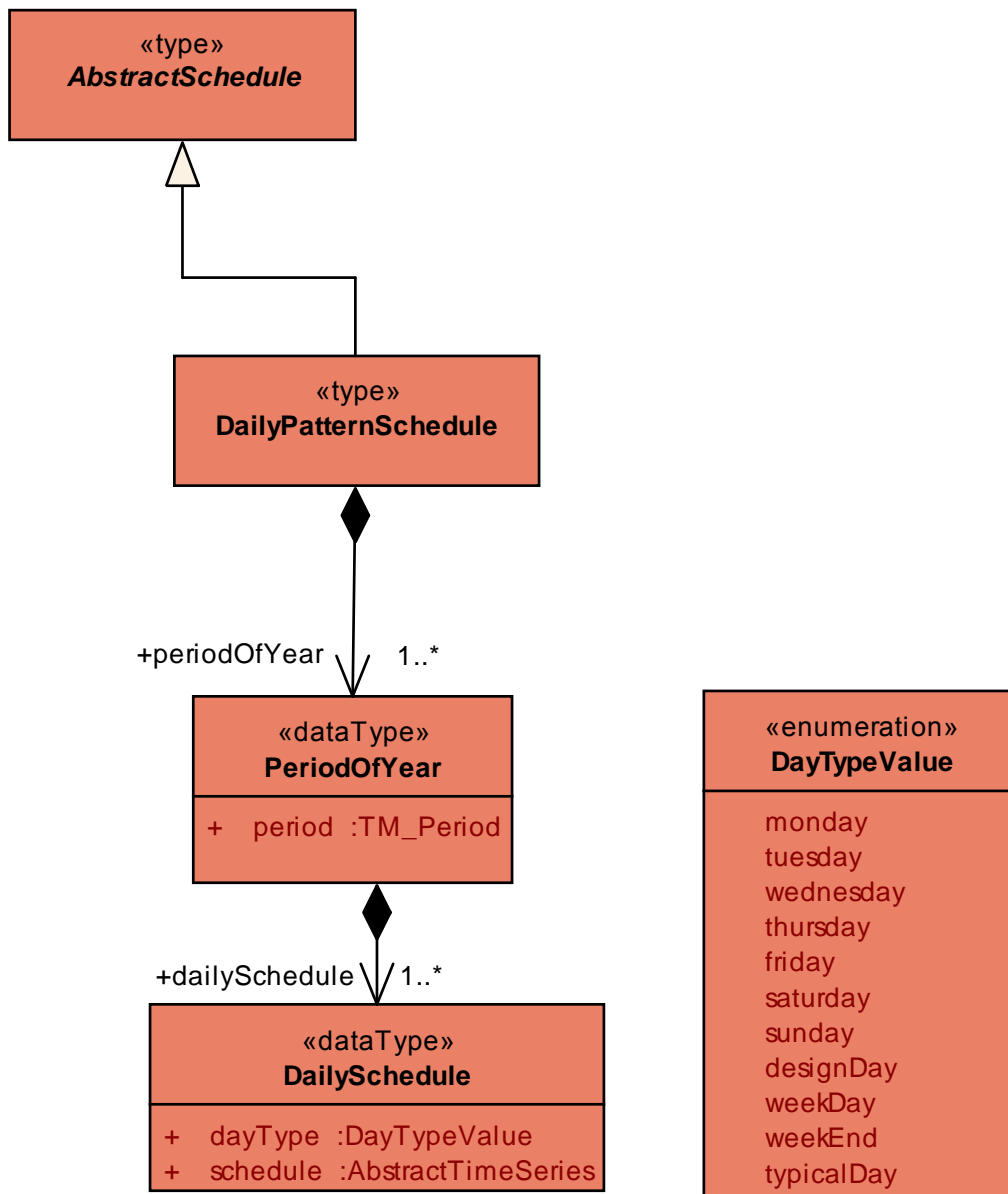

Diagram: Energy-ADE KIT-Profil

Diagram: Energy ADE Core

Diagram: Energy ADE Core Codelists

advanced,
norefurbishment,
standard

apartmentBlock,
multiFamilyHouse,
singleFamilyHouse,
terracedHouse

Diagram: BuildingPhysics

Diagram: Material

Diagram: Schedule

Diagram: TimeSeries

Diagram: Weather data

Diagram: Occupant behaviour

Diagram: Occupant behaviour codelists

patients, residents,
students, visitors,
workers,
othersOrCombination