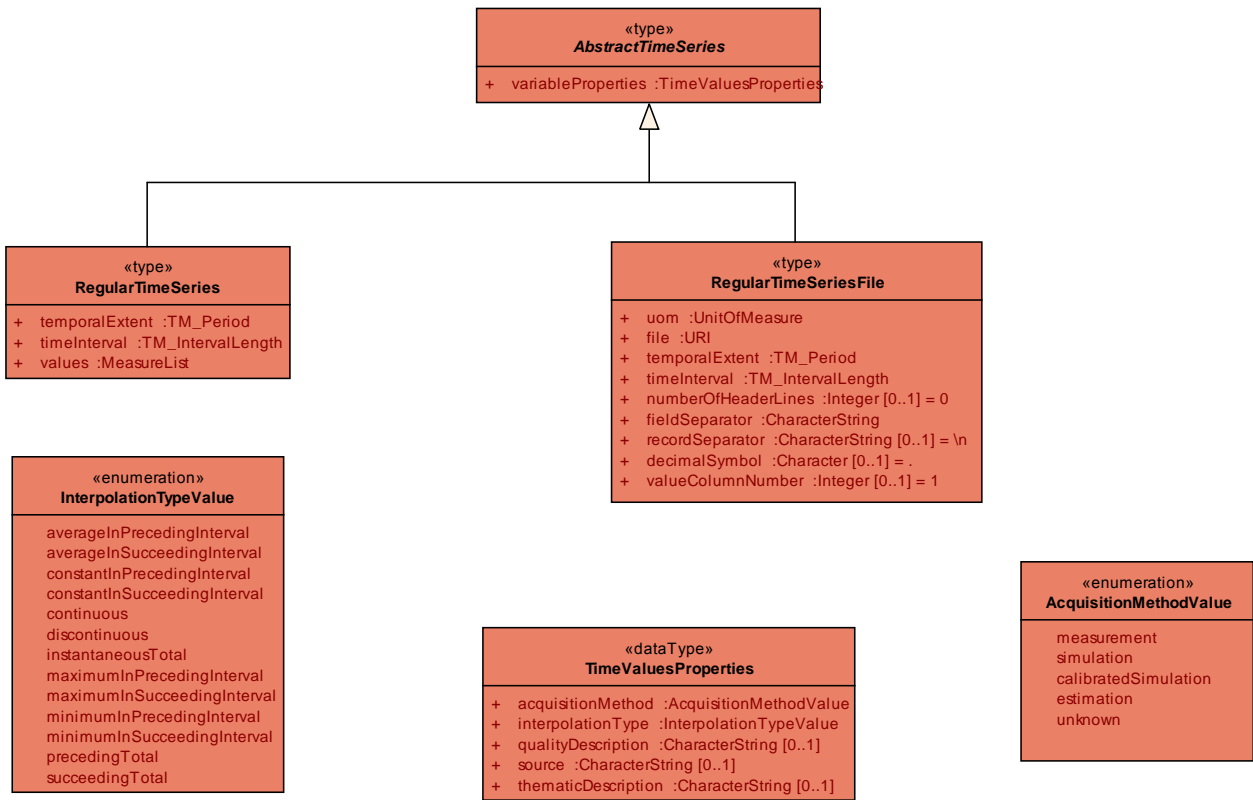

Diagram: Energy-ADE KIT-Profil

Diagram: Energy ADE Core

Diagram: Energy ADE Core Codelists

advanced,
norefurbishment,
standard

apartmentBlock,
multiFamilyHouse,
singleFamilyHouse,
terracedHouse

Diagram: BuildingPhysics

Diagram: Material

Diagram: Schedule

Diagram: TimeSeries

Diagram: Weather data

Diagram: Occupant behaviour

Diagram: Occupant behaviour codelists

patients, residents,
students, visitors,
workers,
othersOrCombination