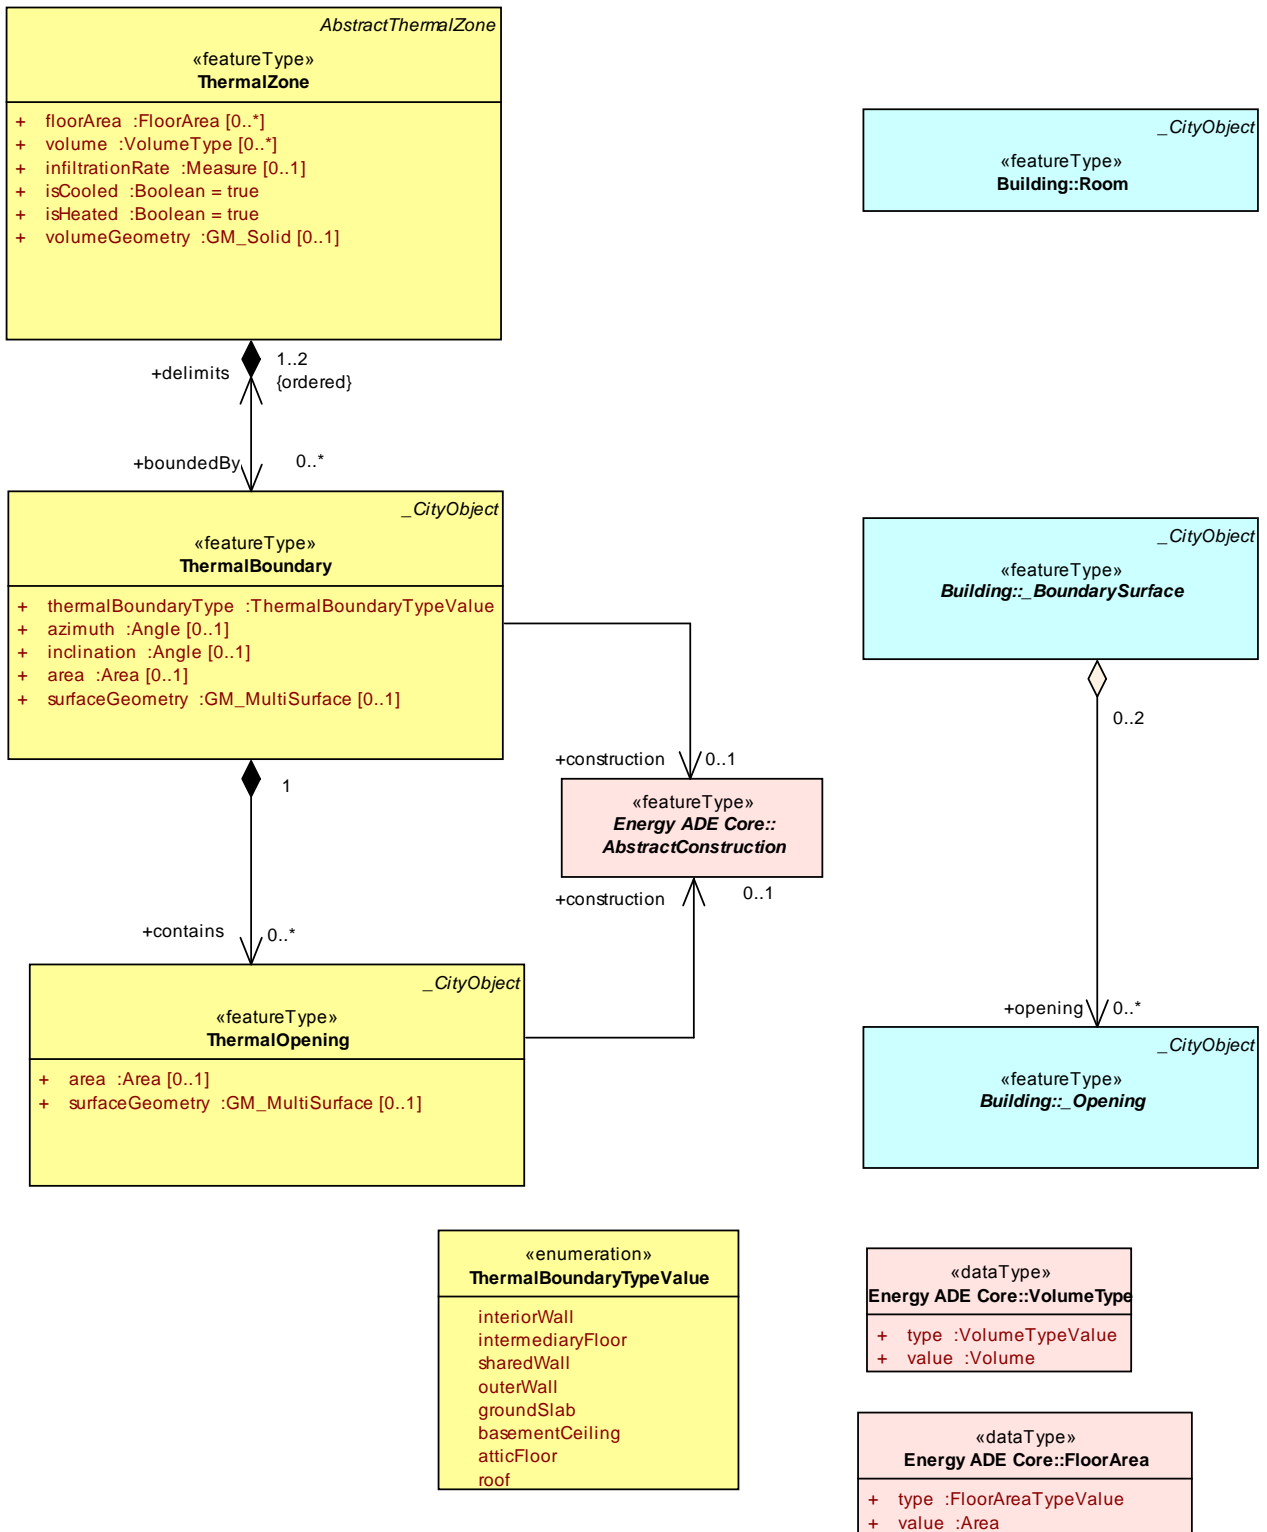

Diagram: Energy-ADE KIT-Profil

Diagram: Energy ADE Core

Diagram: Energy ADE Core Codelists

advanced,
norefurbishment,
standard

apartmentBlock,
multiFamilyHouse,
singleFamilyHouse,
terracedHouse

Diagram: BuildingPhysics

Diagram: Material

Diagram: Schedule

Diagram: TimeSeries

Diagram: Weather data

Diagram: Occupant behaviour

Diagram: Occupant behaviour codelists

patients, residents,
students, visitors,
workers,
othersOrCombination