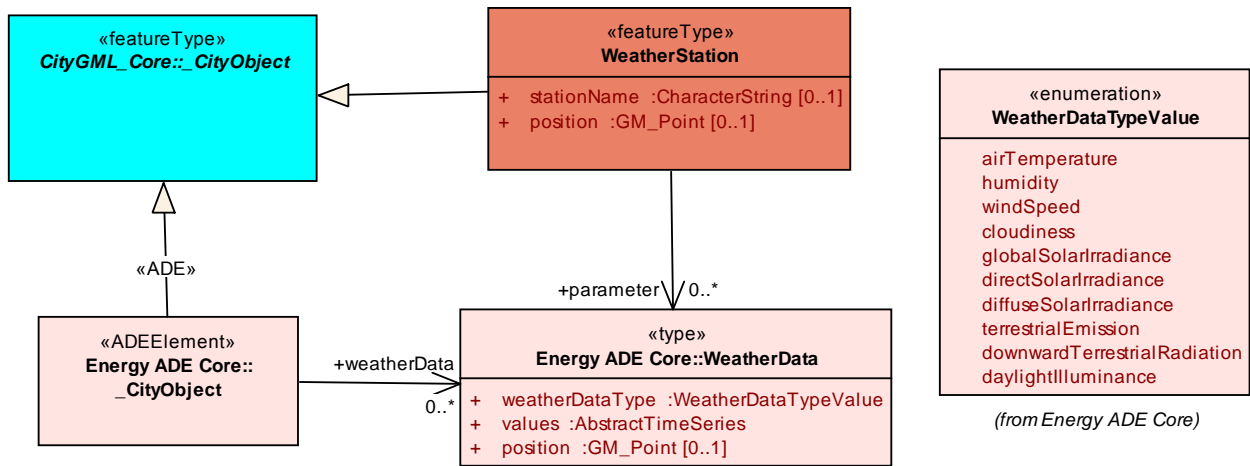

Diagram: Energy-ADE KIT-Profil

Diagram: Energy ADE Core

Diagram: Energy ADE Core Codelists

advanced,
norefurbishment,
standard

apartmentBlock,
multiFamilyHouse,
singleFamilyHouse,
terracedHouse

Diagram: BuildingPhysics

Diagram: Material

Diagram: Schedule

Diagram: TimeSeries

Diagram: Weather data

Diagram: Occupant behaviour

Diagram: Occupant behaviour codelists

patients, residents,
students, visitors,
workers,
othersOrCombination