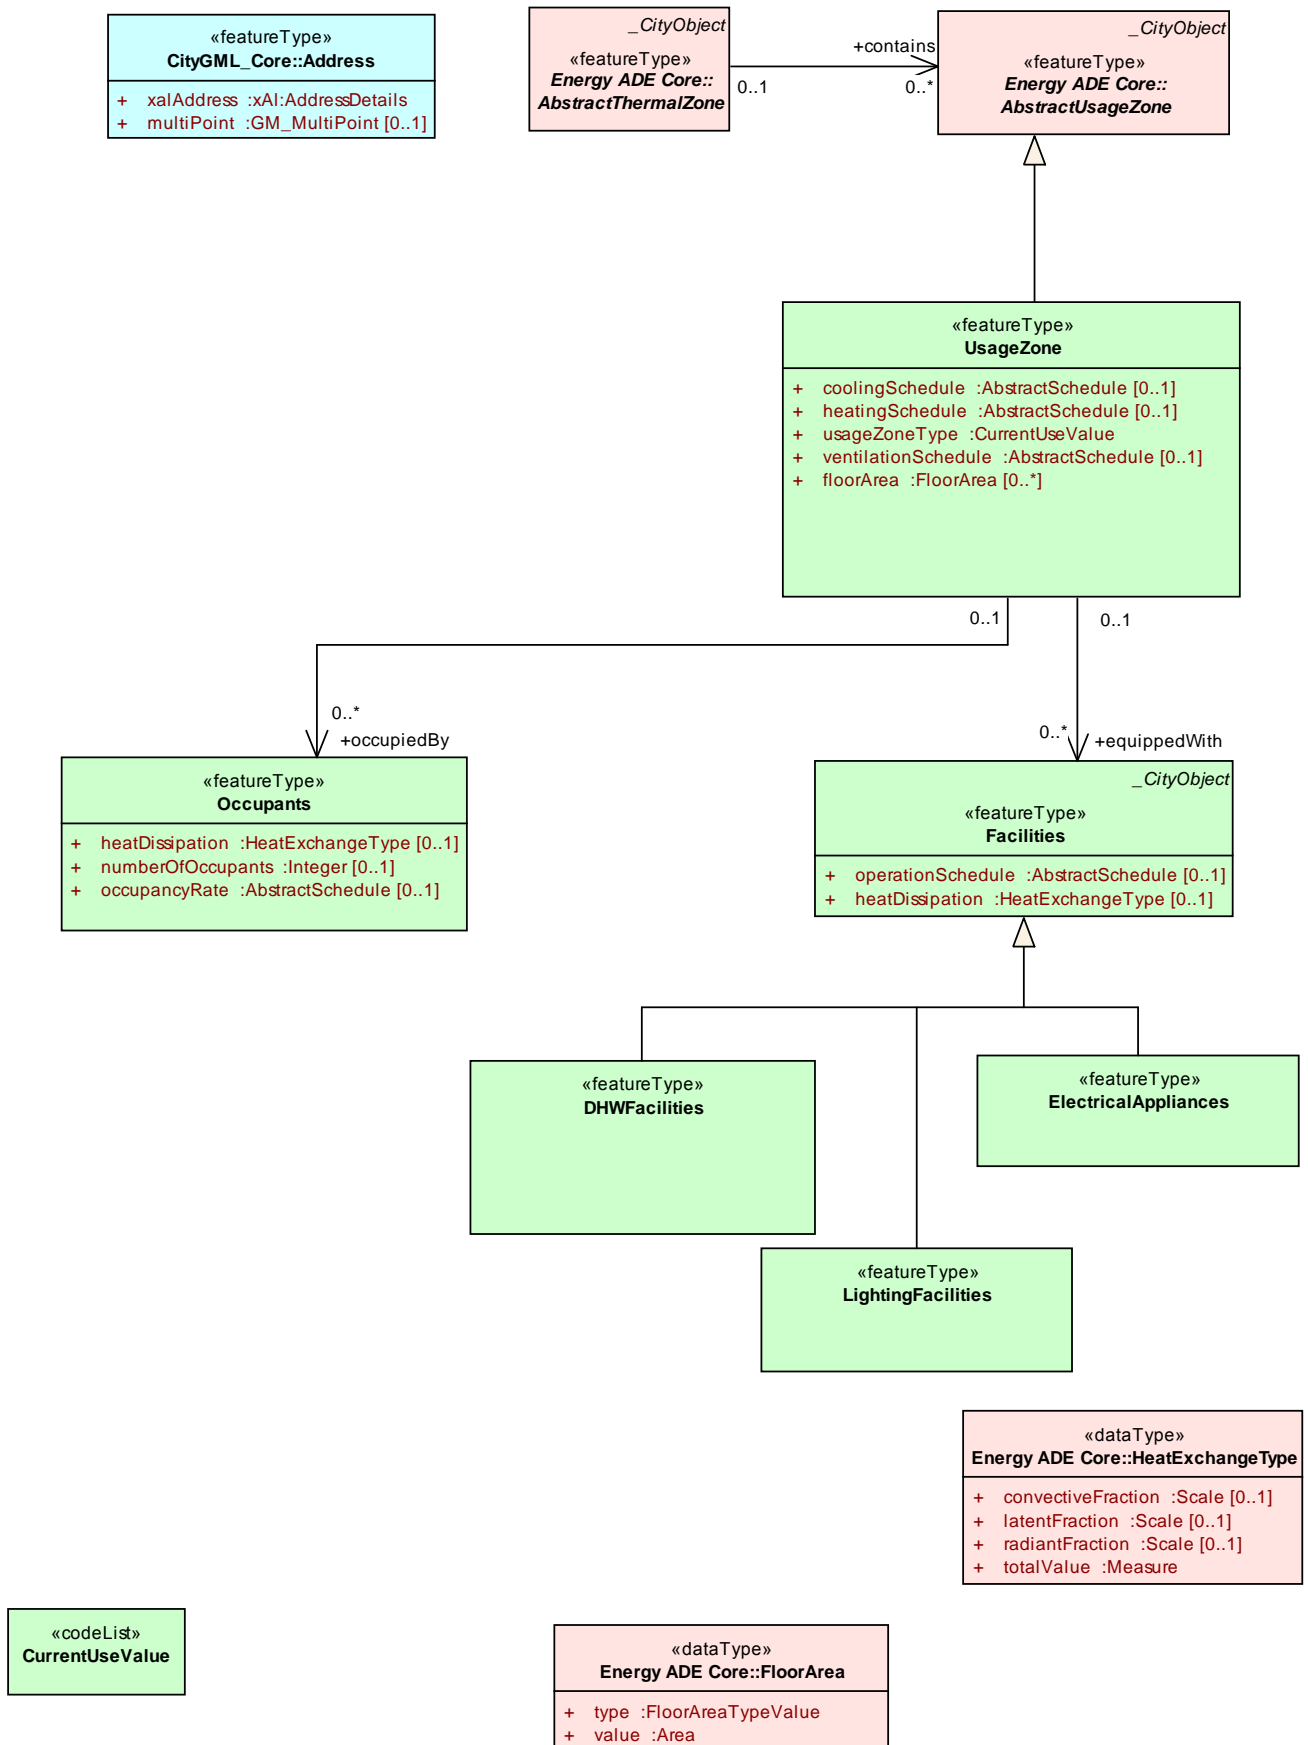

Diagram: Energy-ADE KIT-Profil

Diagram: Energy ADE Core

Diagram: Energy ADE Core Codelists

advanced,
norefurbishment,
standard

apartmentBlock,
multiFamilyHouse,
singleFamilyHouse,
terracedHouse

Diagram: BuildingPhysics

Diagram: Material

Diagram: Schedule

Diagram: TimeSeries

Diagram: Weather data

Diagram: Occupant behaviour

Diagram: Occupant behaviour codelists

patients, residents,
students, visitors,
workers,
othersOrCombination

corporation, government,
nonOccupantPrivateOwner,
nonProfitOrganisation,
occupantPrivateOwner,
propertyManagementCompany,
otherOrCombination

«codeList» CurrentUseValue
<i>tags</i> asDictionary = true extensibility = any generateDocumentation = true generateSchema = true vocabulary = http://hub.geosmartcity.eu/registry/codelist/CurrentUseValue/