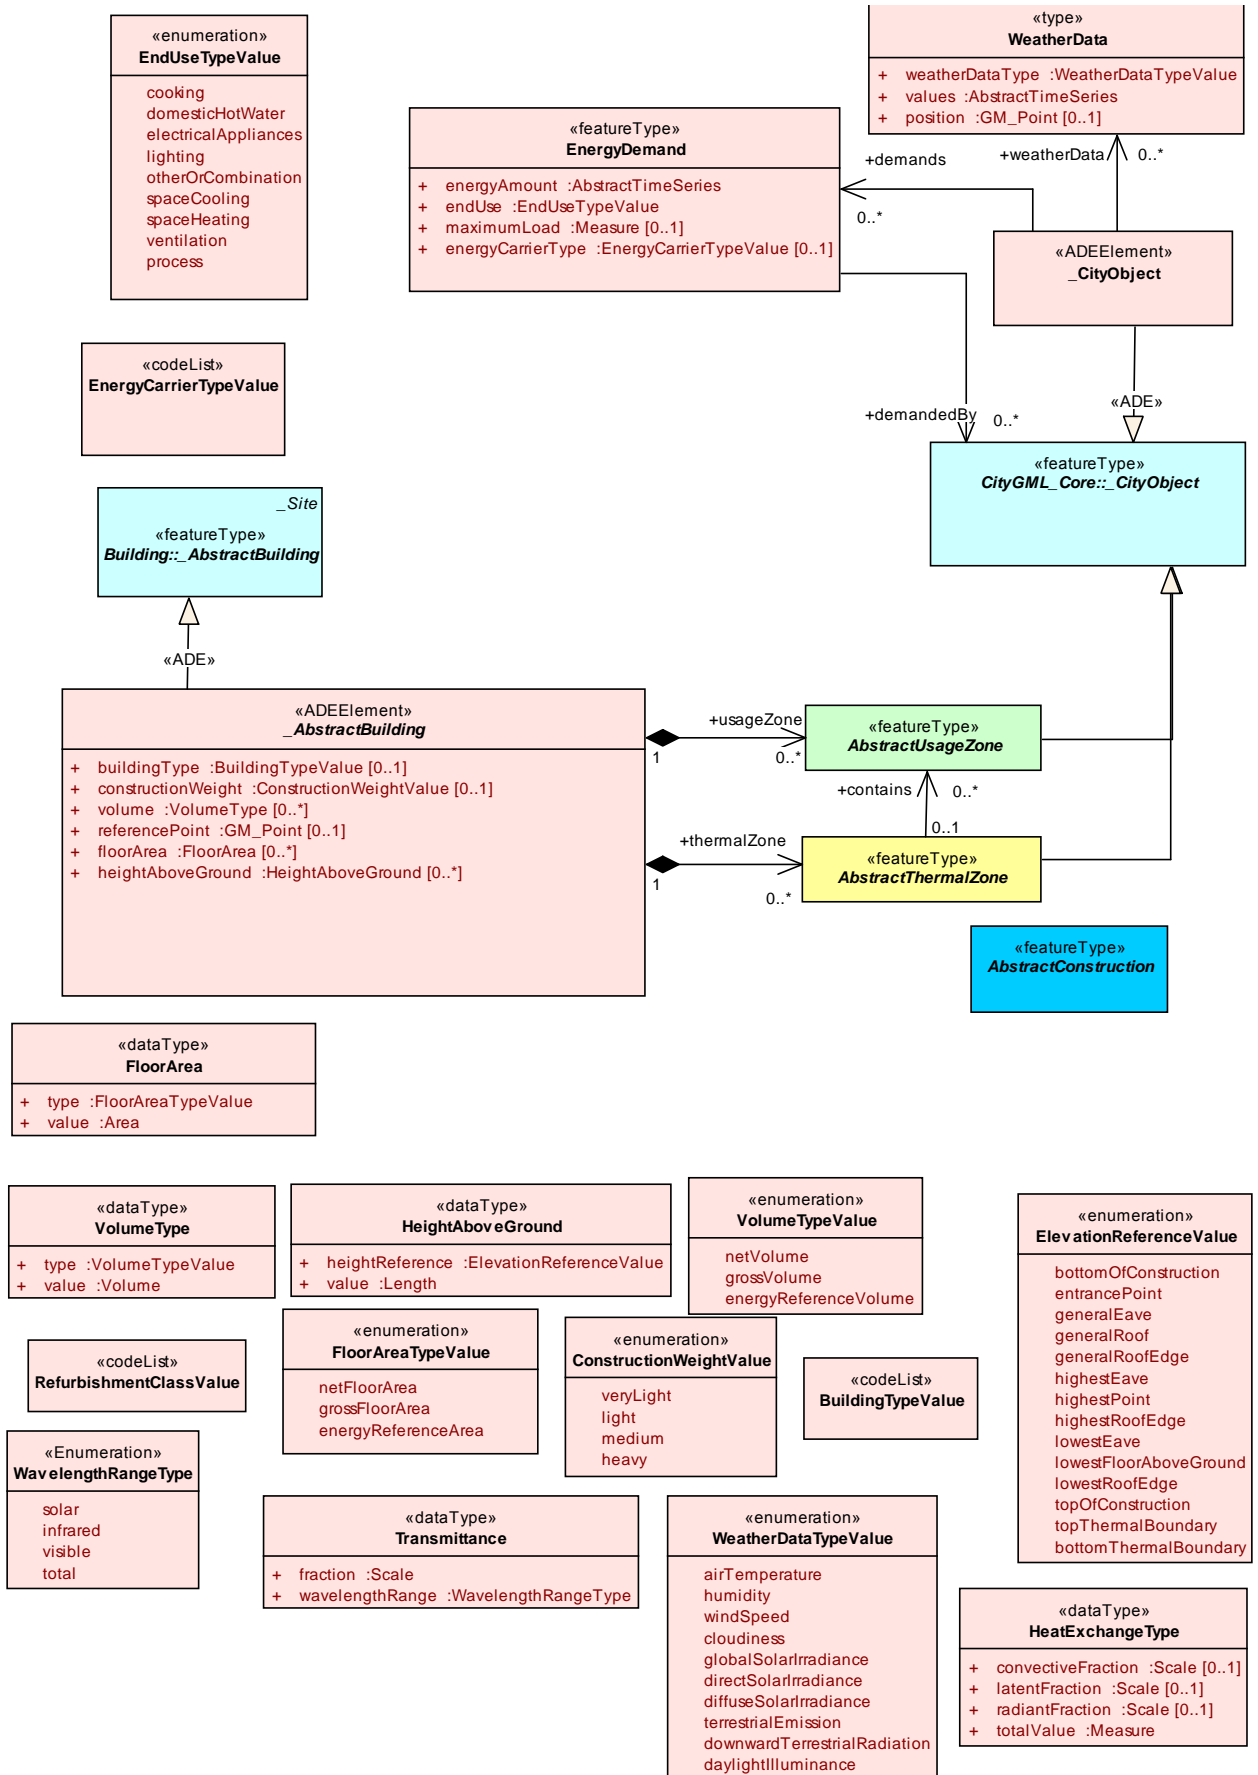

Diagram: Energy-ADE KIT-Profil

Diagram: Energy ADE Core

Diagram: Energy ADE Core Codelists

advanced,
norefurbishment,
standard

apartmentBlock,
multiFamilyHouse,
singleFamilyHouse,
terracedHouse

Diagram: BuildingPhysics

Diagram: Material

Diagram: Schedule

Diagram: TimeSeries

Diagram: Weather data

Diagram: Occupant behaviour

Diagram: Occupant behaviour codelists

patients, residents,
students, visitors,
workers,
othersOrCombination